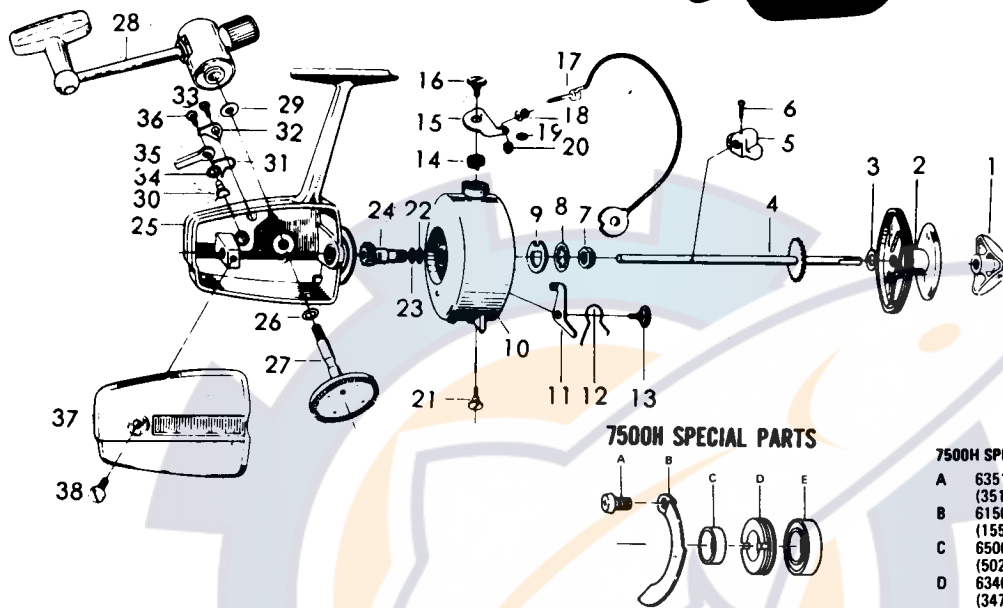

SPINNING REEL

7500
7500H

7500H SPECIAL PARTS

7500H SPECIAL PARTS			Price
A	63515801 (35158)	Cushion spring retaining screw	\$.50
B	61505221 (1552)	Cushion spring	.50
C	65002131 (5021)	Pinion collar	.60
D	63407721 (3477)	Ball bearing retaining nut	.50
E	66310041 (63100)	Ball bearing	3.60